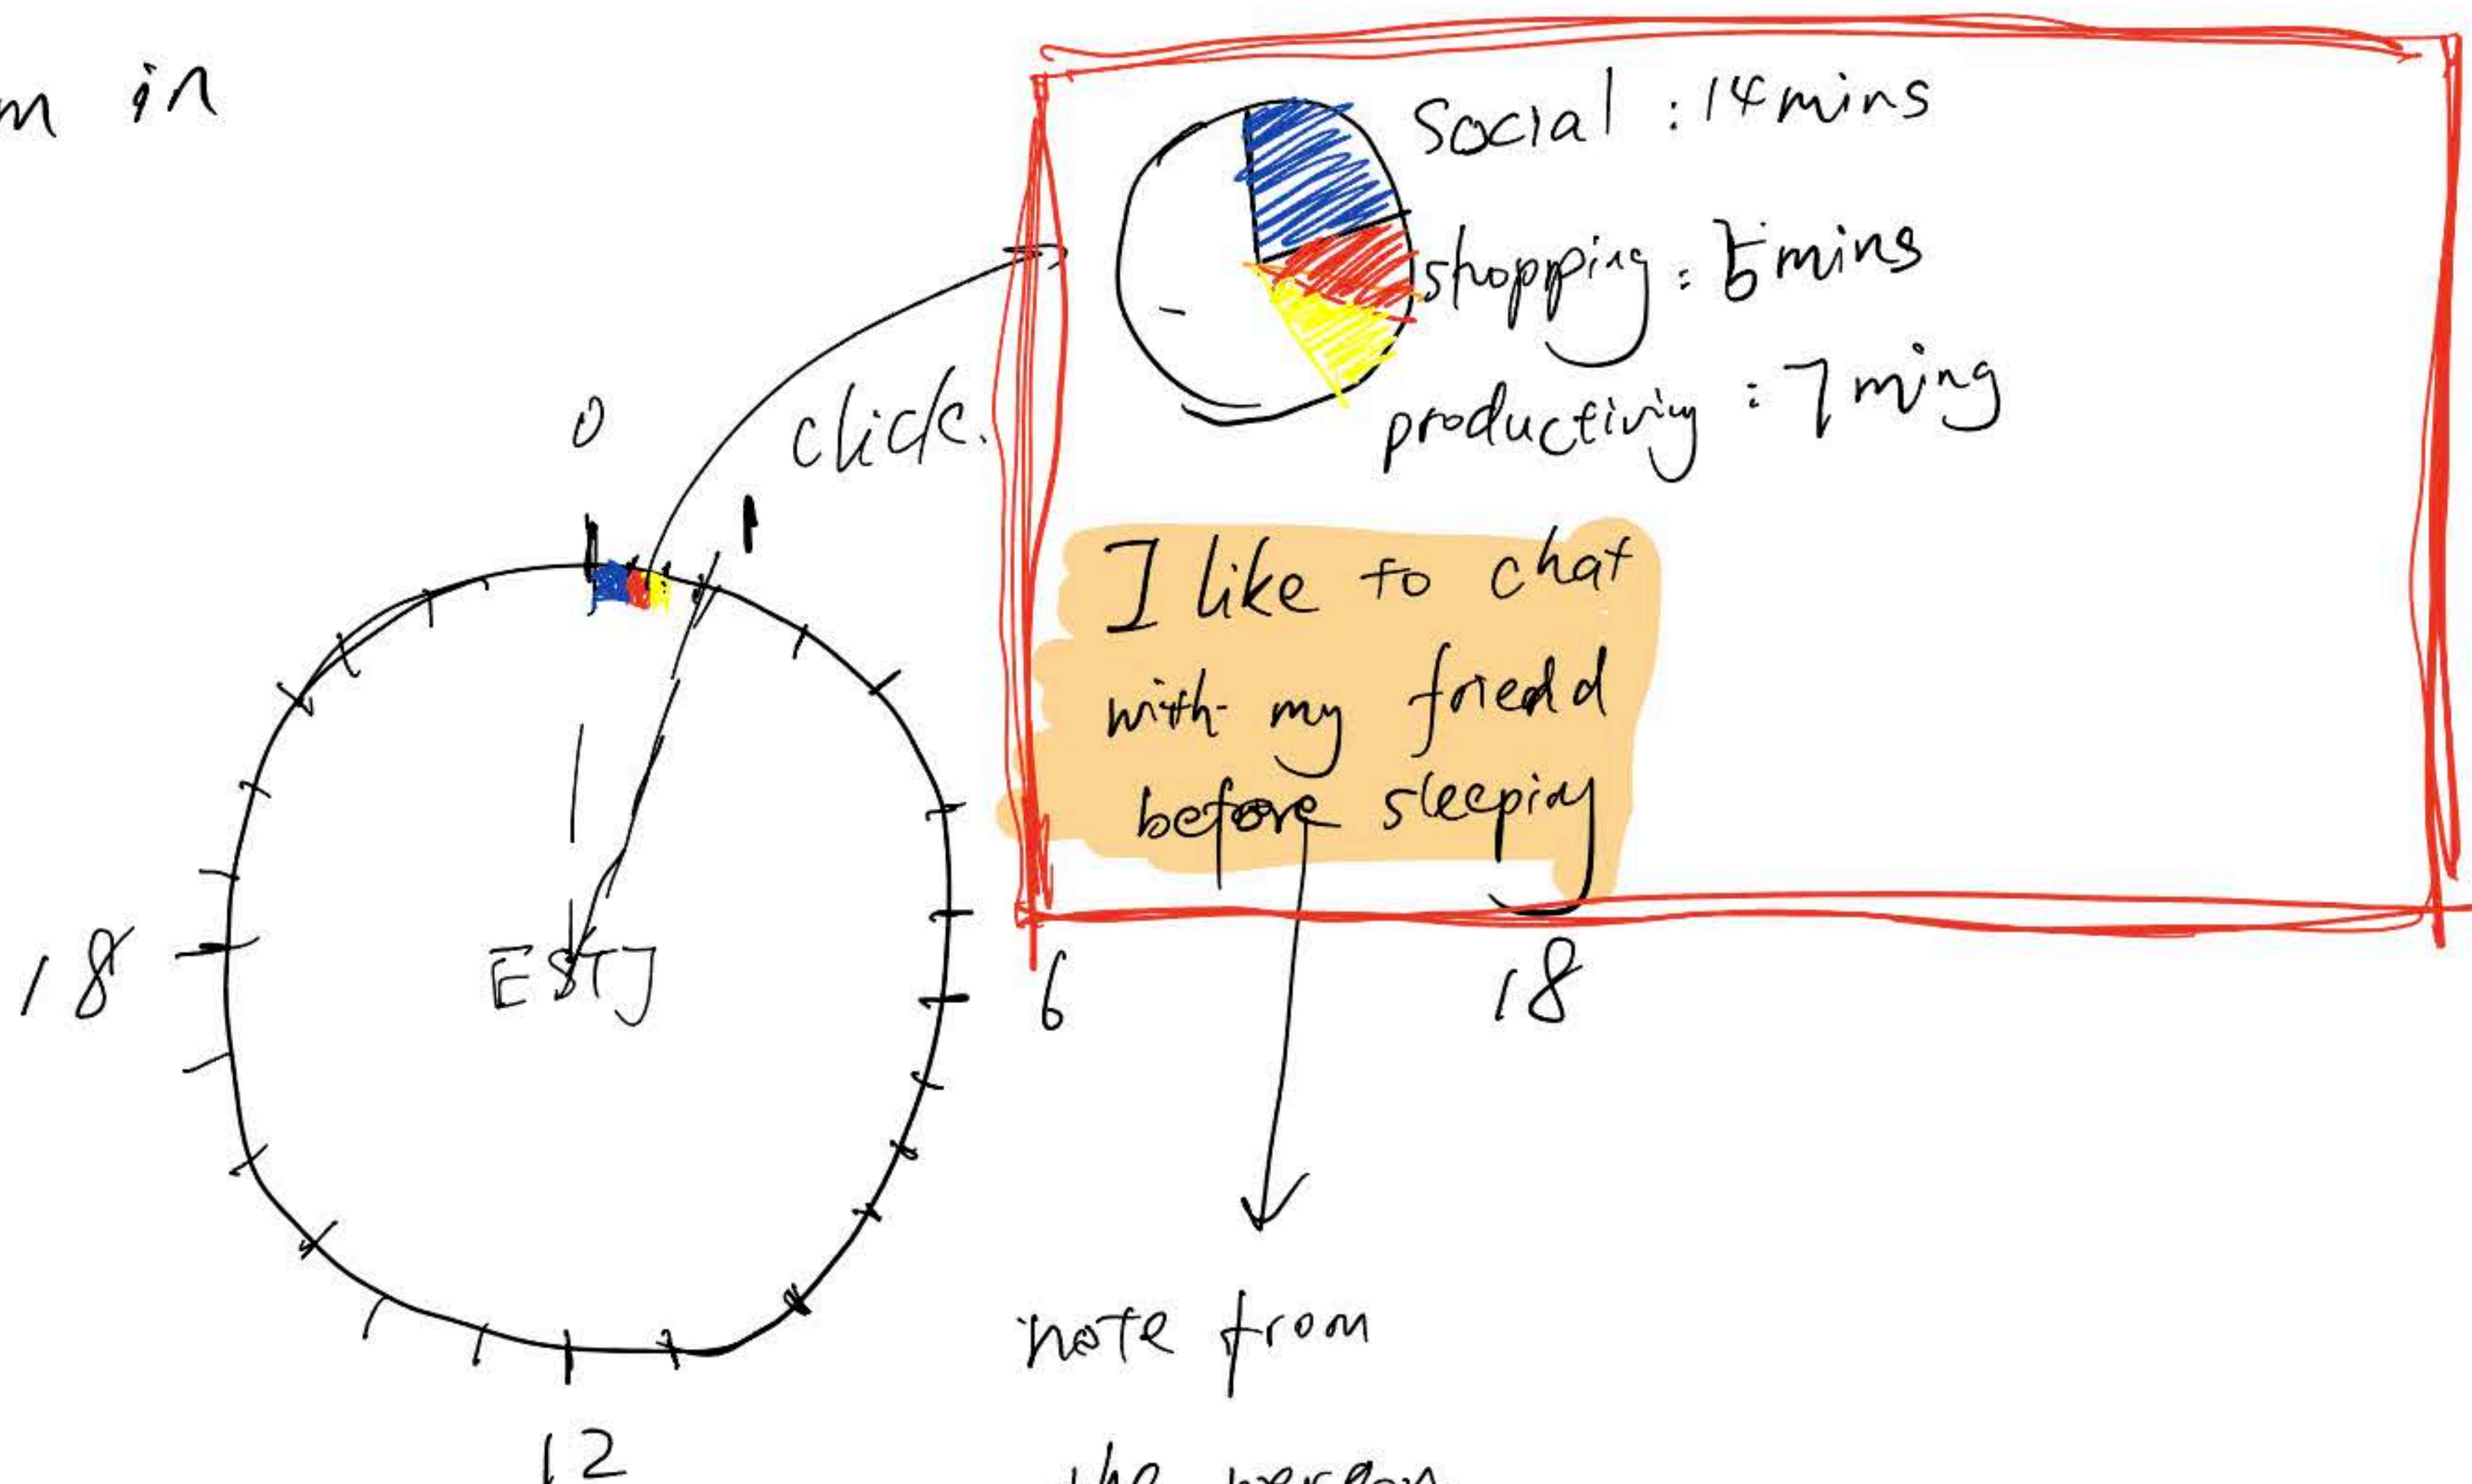

overview.

can be dicked certain.  
(only show category)

- 24 filter:
- ←  social
  - stopping
  - h

Hour : Zoom in

Hour Card

note from the person. (habit & personality) per hour

overview.

06