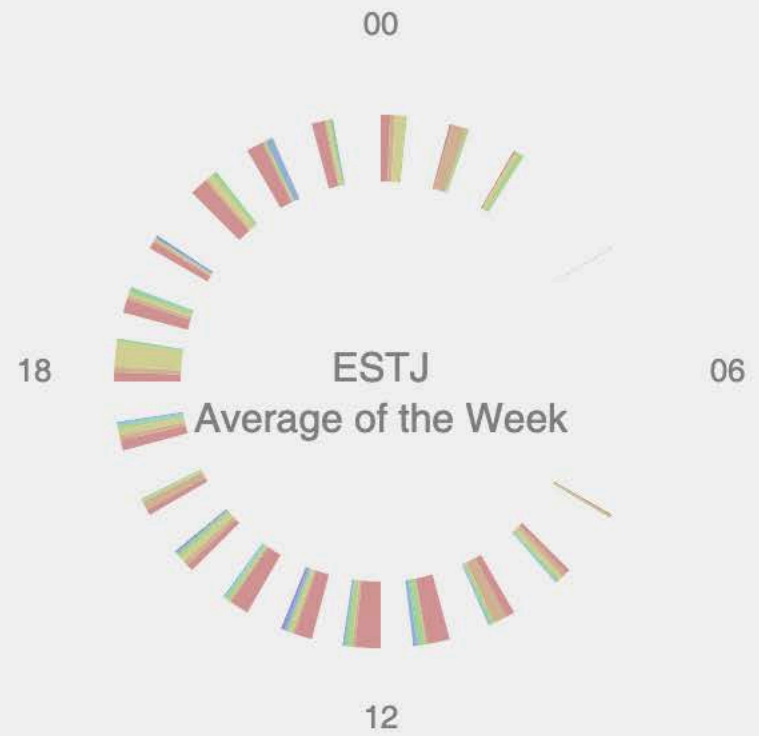

overview.

can be dicked certain.  
(only show category)

- 24 filter:
- ←  social
  - stopping
  - h

Hour : Zoom in

Hour Card

note from the person. (habit & personality) per hour

overview.

06